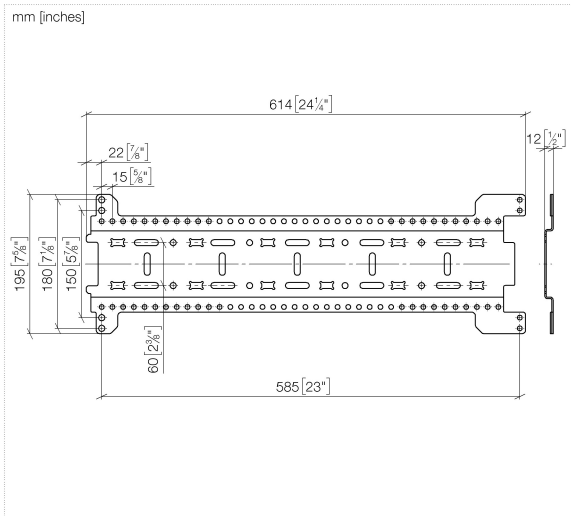

## xGRID Installation track set -

---

12 380 970 90

- width 555mm
- height 135 mm
- depth 12 mm
- retaining screws and plugs

This set contains 3 xGrid installation tracks and includes fixing material

More about the xGRID installation track can be found in the Shower Book brochure

xGRID Installation track set -

12 380 970 90

xGRID Installation track set -

12 380 970 90

Spare parts list

No.	Item Number	Name	Quantity used	Delivery time
1	04 30 31 054 00 90	fixing set	6	2
2	04 30 30 212 00 90	fixing set	3	60