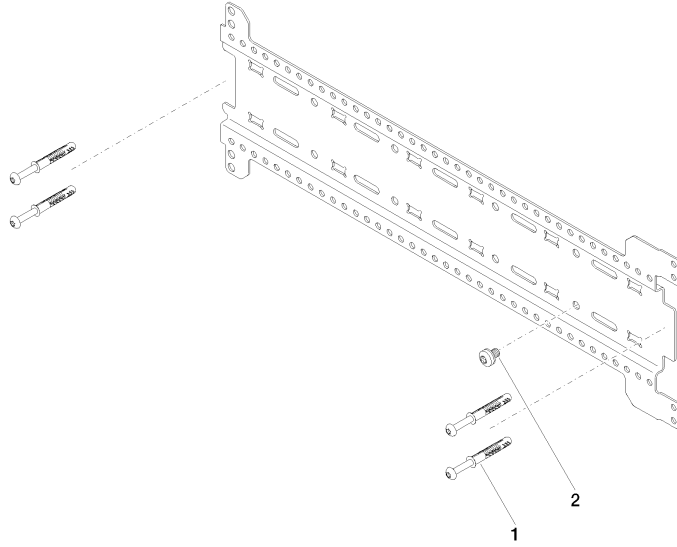

## xGRID Installation track set -

---

12 380 970 90

- width 555mm
- height 135 mm
- depth 12 mm
- retaining screws and plugs

This set contains 3 xGrid installation tracks and includes fixing material

More about the xGRID installation track can be found in the Shower Book brochure

xGRID Installation track set -

12 380 970 90

xGRID Installation track set -

12 380 970 90

Spare parts list

No.	Item Number	Name	Quantity used	Delivery time
1	04 30 31 054 00 90	fixing set	6	2
2	04 30 30 212 00 90	fixing set	3	60